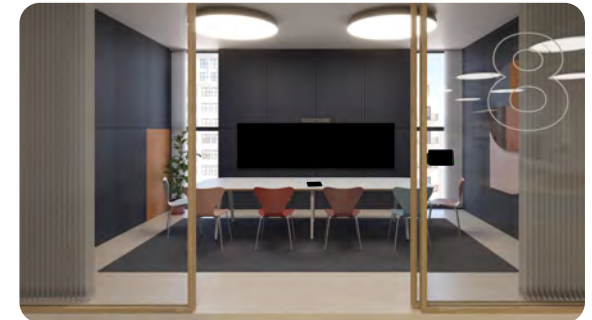

A beautiful way to meet.

Packs a punch.

Flow with the moment.

Extend their sound and vision.

Creativity across the Board.

Go up a notch.

Meeting

Neat Guide to the Modern Office

Scan the QR Code to see how Neat devices enable tomorrow's workspace in our downloadable eGuide.