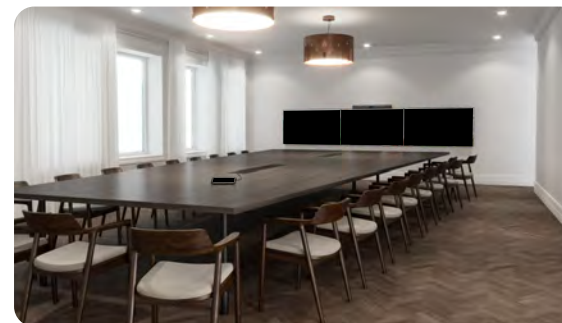

A beautiful way to meet.

Packs a punch.

Flow with the moment.

Extend their sound and vision.

Creativity across the Board.

Go up a notch.

Large

Neat Guide to the Modern Office

Scan the QR Code to see how Neat devices enable tomorrow's workspace in our downloadable eGuide.