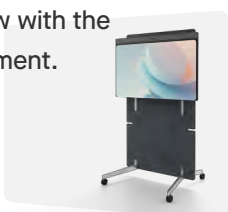

Focus on what matters.

Neat Symmetry presents everyone in the meeting room equally up close, whether they're sitting, standing or moving around.

Natural conversation.

Neat Audio Processing allows conversations to flow naturally, so everyone hears everything.

Intelliworx. | neat.

Meet, create and collaborate better.

A beautiful way to meet.

neat.frame

Packs a punch.

neat.bar

Flow with the moment.

neat.board 50