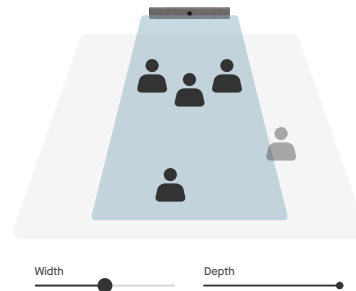

Focus on what matters.

Neat Symmetry presents everyone in the meeting room equally up close, whether they're sitting, standing or moving around.

Natural conversation.

Neat Audio Processing allows conversations to flow naturally, so everyone hears everything.

Simple setup.

Everything you need to get your Neat device up and running fast is in the box, including all mounts and cables.

No distractions.

Neat Boundary removes the worry of being distracted by other activities happening around you.