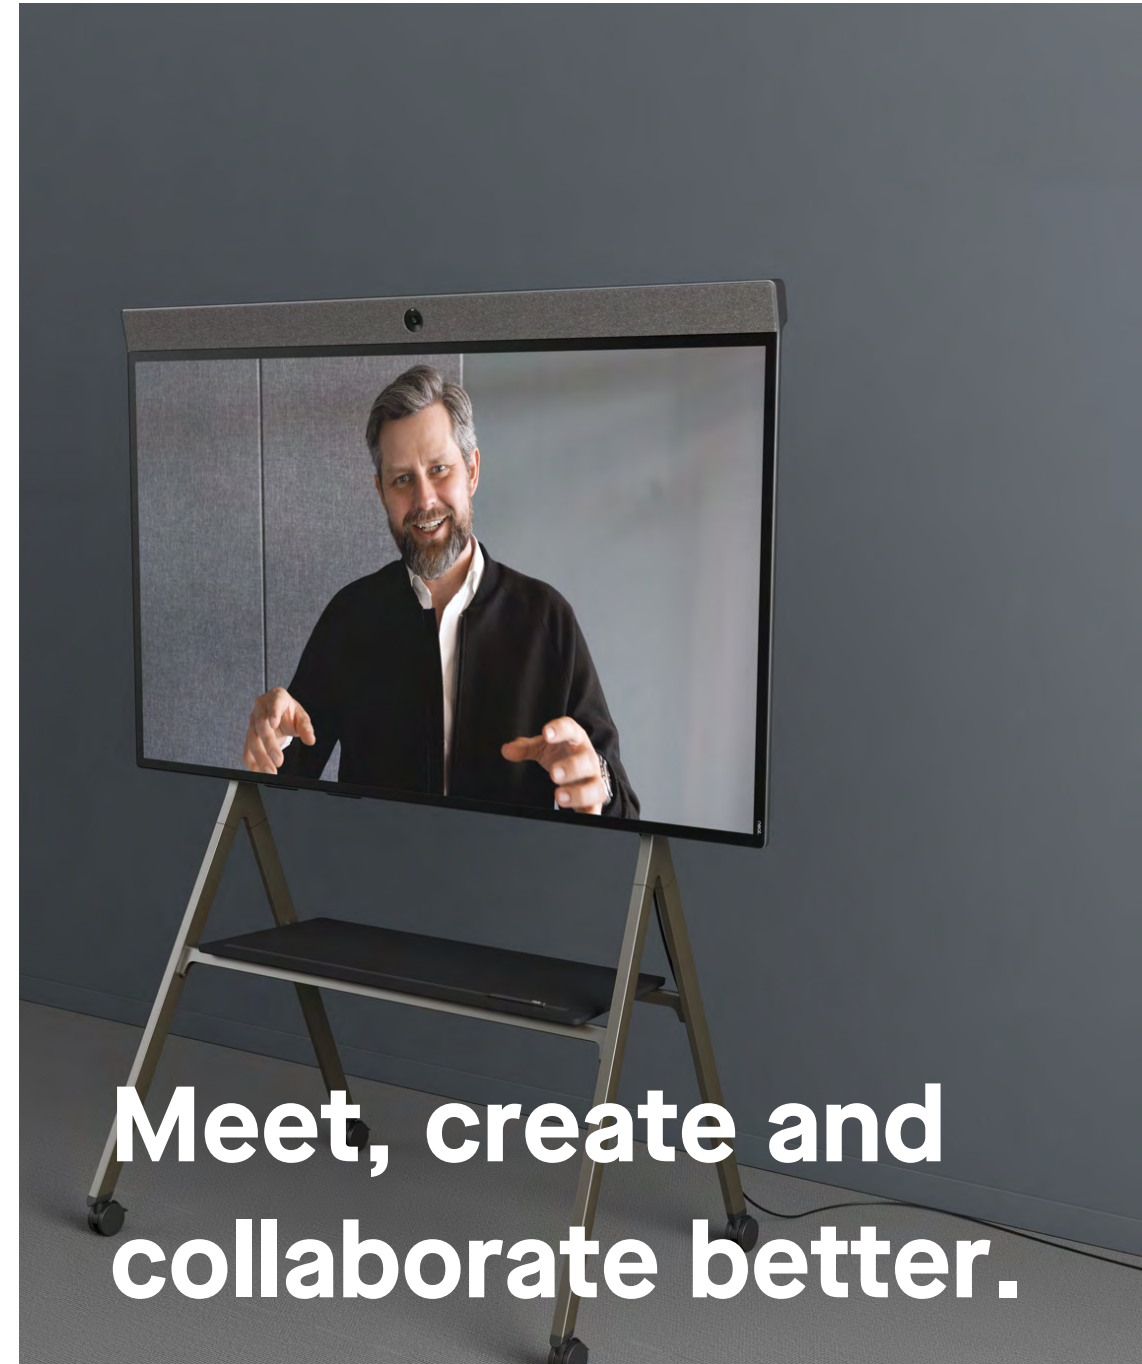

Meet Neat.

Neat is a Norwegian video technology company providing a complete portfolio of pioneering devices that address any space in today's modern workplace. Designing engaging experiences that allow you to meet, create and collaborate whenever, wherever and however you want, Neat devices natively support Microsoft Teams, Zoom and a range of compelling business applications. Neat inspires people to unleash their creativity and "flow with the moment," giving everyone the choice and flexibility to always be at their best. For more information, visit neat.no.

Focus on what matters.

Neat Symmetry presents everyone in the meeting room equally up close, whether they're sitting, standing or moving around.

Natural conversation.

Neat Audio Processing allows conversations to flow naturally, so everyone hears everything.

Simple setup.

Everything you need to get your Neat device up and running fast is in the box, including all mounts and cables.

No distractions.

Neat Boundary removes the worry of being distracted by other activities happening around you.

Intelliworx. | neat.

Meet, create and collaborate better.

A beautiful way to meet.

neat.frame

Packs a punch.

neat.bar

Flow with the moment.

neat.board 50